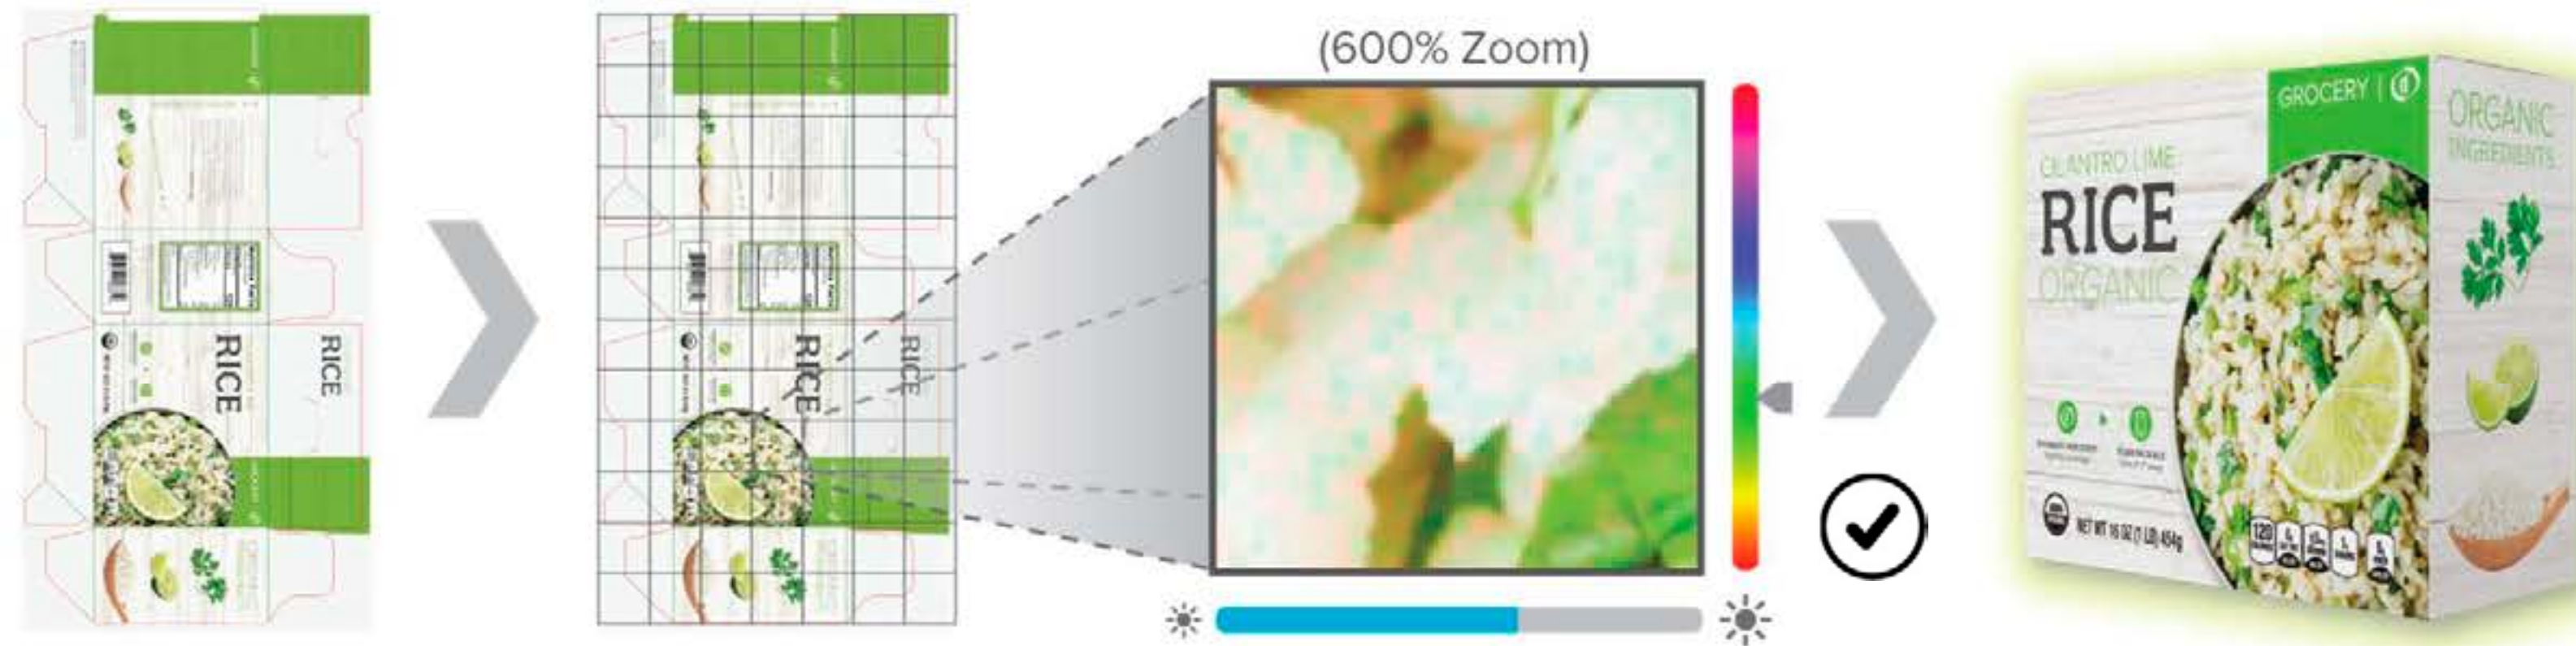

WHAT IS A DIGIMARC BARCODE?

DIGIMARC | 

BY

reproflex 

DIGIMARC BARCODE

- is a product code (barcode) is a machine-readable code as a 1D pattern of parallel lines of varying widths.

Digimarc Barcode contains the exact same UPC information – and more – but as a machine readable repeating signal, using the existing artwork elements. In essence, the artwork 'is' the product code. There are no special printing techniques or special inks required.

GTIN = 00856107006854

=

Also contains GTIN = 00856107006854

DIGIMARC BARCODE FOR PACKAGING

LOOKS LIKE THIS

PERFORMS LIKE THIS

ENHANCEMENT PROCESS

Provide File