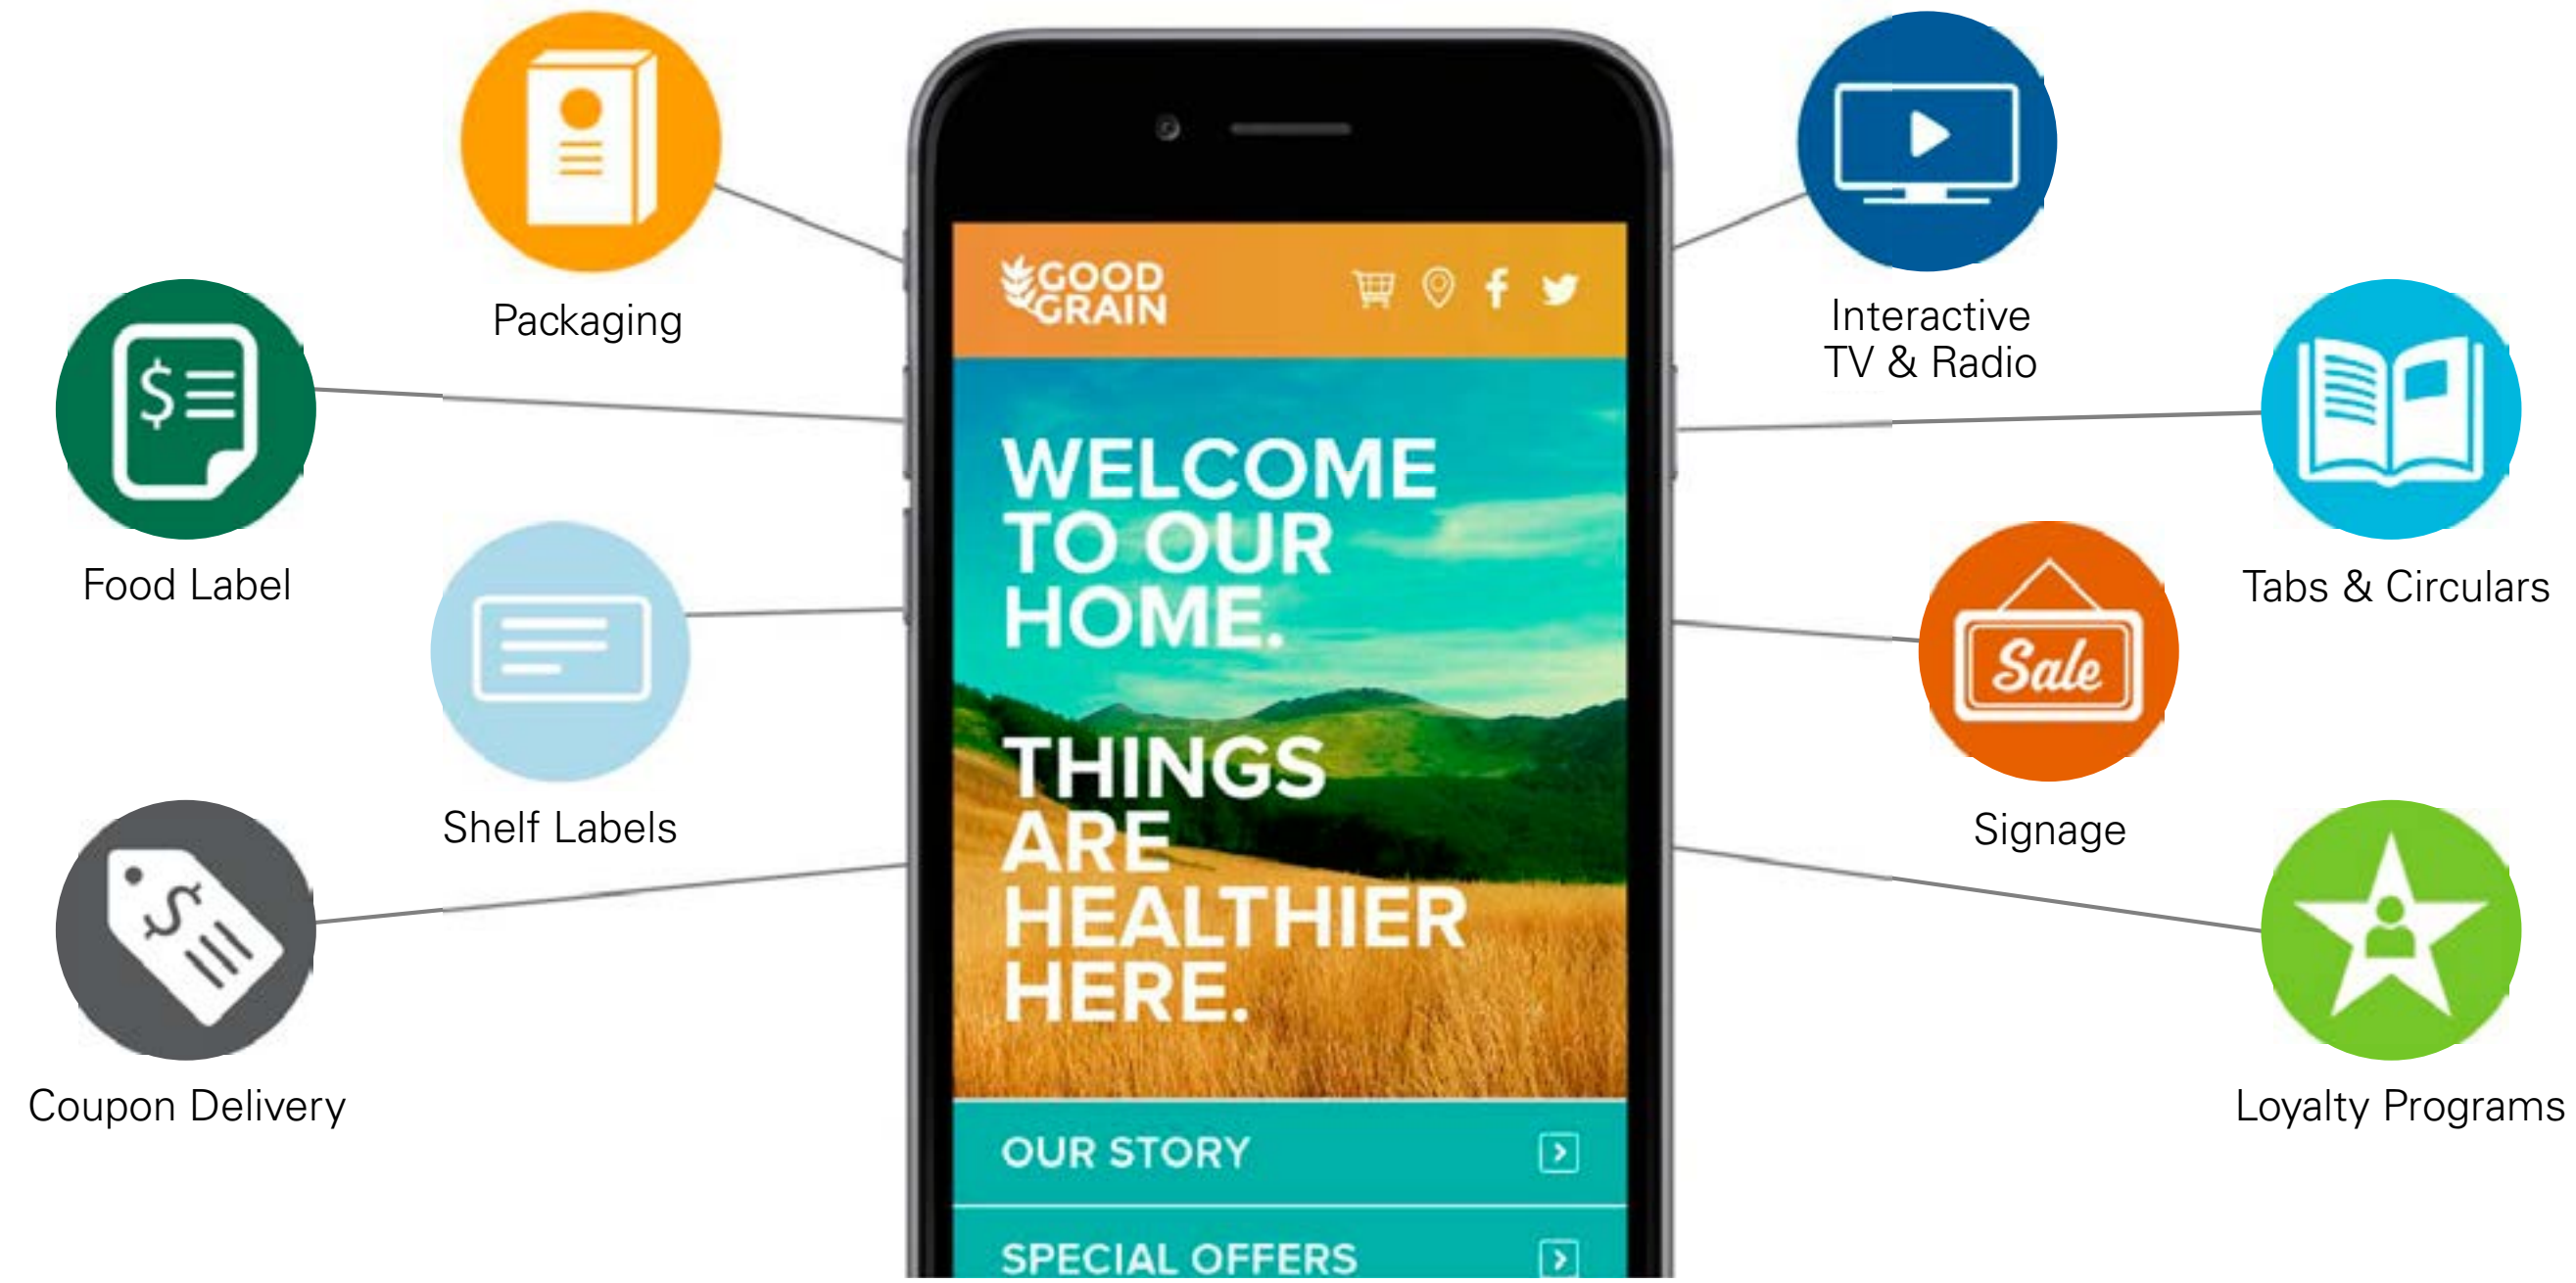

ENGAGE AT EVERY TOUCHPOINT

DIGIMARC |

BY reproflex®